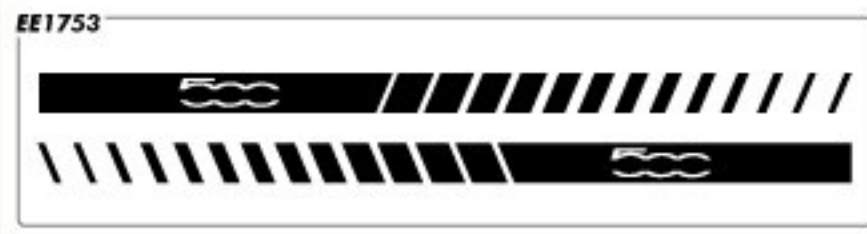

Available in all colors including wrap film. See color chart or call for details.

EE2001: 500 Strobe Blank