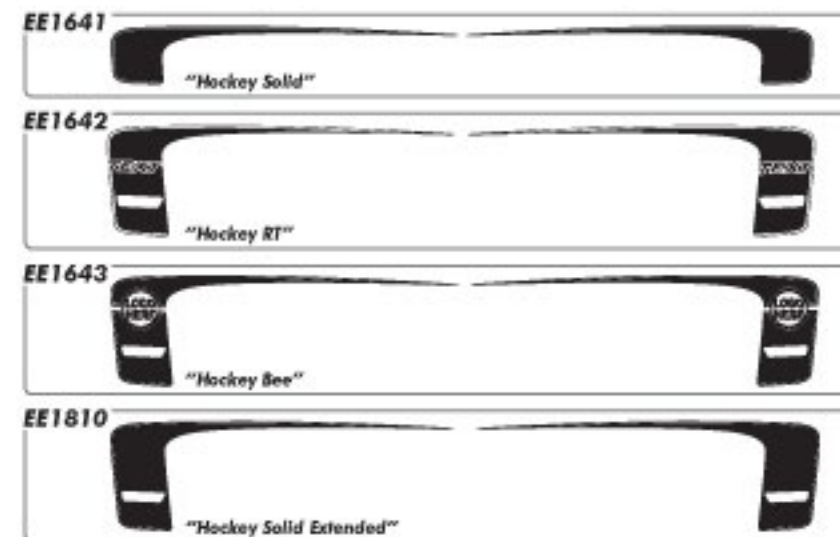

Designed to fit '11 - '14 Chargers.

HOCKEY SOLID

HOCKEY R/T

HOCKEY BEE

CHARGER

Available in all colors including wrap film. See color chart or call for details.

C-Stripe shown here with Hood Scallop (sold separately).