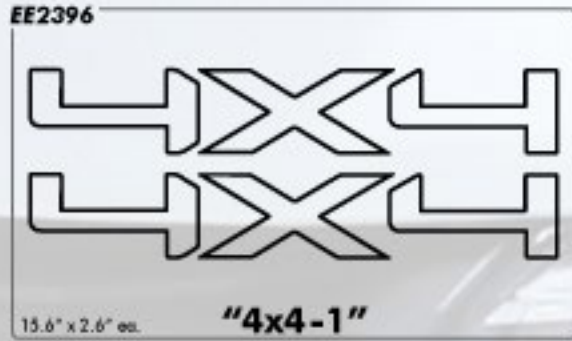

4x4

VERSATILE

Available in all colors
including wrap film.
See color chart or call for details.

VERSATILE

MORE
COMING
SOON

MORE COMING SOON