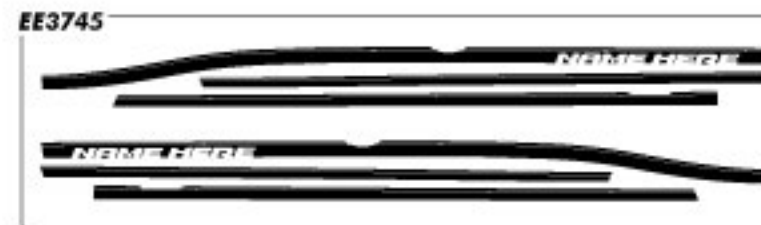

Available in all colors including wrap film. See color chart or call for details. EE3758: SXT Stripe Blank