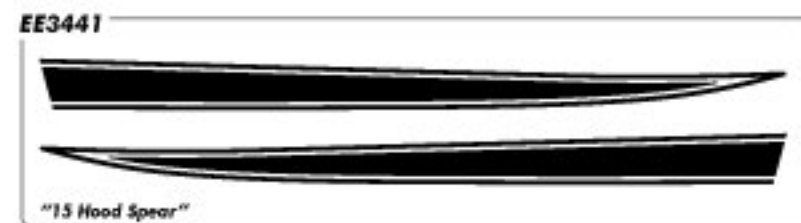

Available in all colors including wrap film. See color chart or call for details.

- EE3442: '15 Hood Spear Mustang
- EE3443: '15 Hood Spear GT

Note: Due to extreme conditions, horizontal applications will limit warranty.