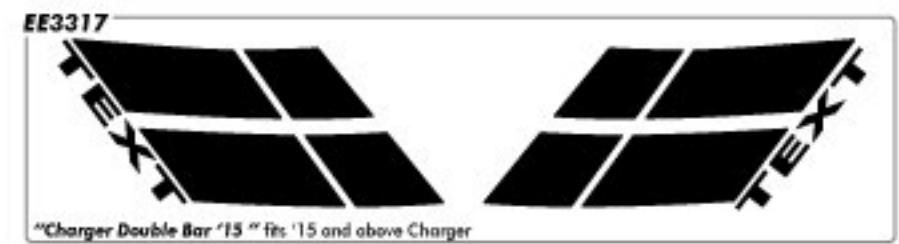

CHARGER

Available in all colors including wrap film. See color chart or call for details.

- EE2024: Charger Double Bar Blank
- EE3457: Charger Double Bar '15 Blank

Note: Due to extreme conditions, horizontal applications will limit warranty.