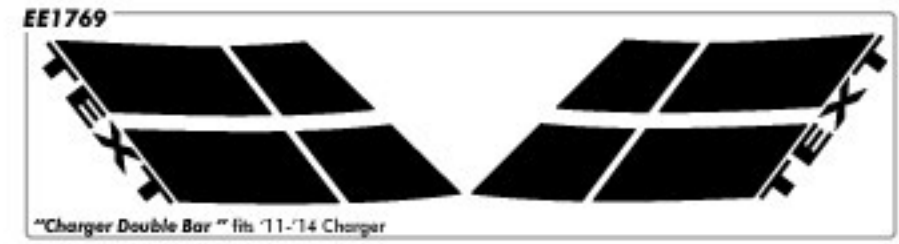

CHARGER

Available in all colors including wrap film. See color chart or call for details.

- EE2024: Charger Double Bar Blank
- EE3457: Charger Double Bar '15 Blank

Note: Due to extreme conditions, horizontal applications will limit warranty.