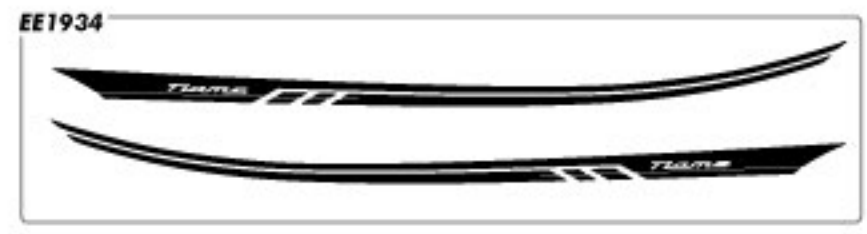

RUSH

Designed to fit '11 -'18 Velosters.

RELAY

VELOSTER VELOSTER

Available in all colors including wrap film. See color chart or call for details.

- EE2255: Strike Blank
- EE2197: Mentum Blank

Available in all colors including wrap film. See color chart or call for details.