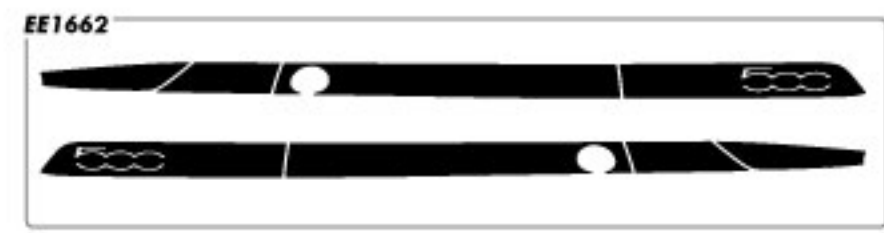

EE2001: 500 Strobe Blank

FIAT SE5

SE5CHECK

FIAT 500

Available in all colors including wrap film. See color chart or call for details.

EE4367: Fiat SE5 Blank

MORE COMING SOON

MORE
COMING
SOON