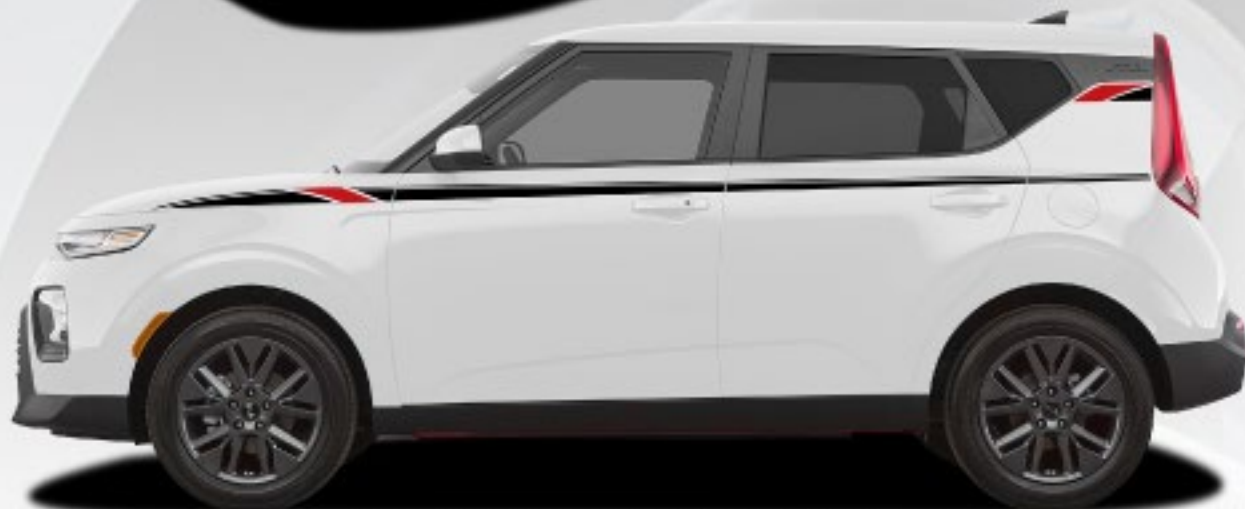

OVERSOUL

KIA SOUL

Designed to fit '20 and above Souls.

Oversoul shown here with **Oversoul Accents** (sold separately)