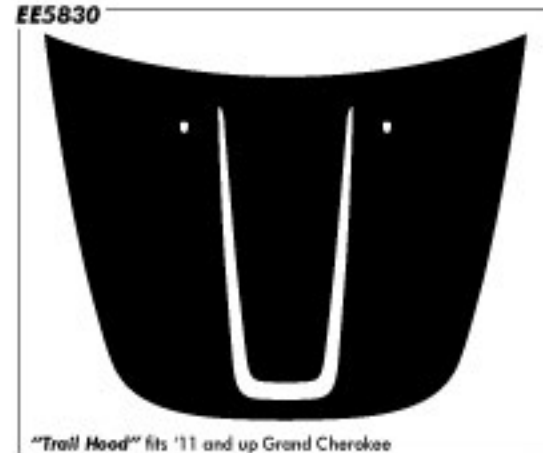

Note: Due to extreme conditions, horizontal applications will limit warranty.

GLADIATOR GLADIATOR

Designed to fit '11 and above Grand Cherokee.

GRAND CHEROKEE

EE5830

"Trail Hood" fits '11 and up Grand Cherokee