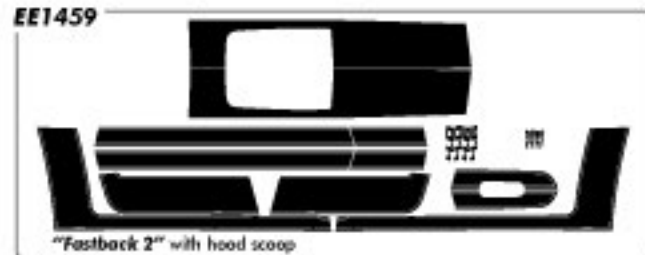

Designed to fit '05 -'09 Mustangs.

MUSTANG

Note: Due to extreme conditions, horizontal applications will limit warranty.

Available in all colors including wrap film. See color chart or call for details.

WILDSTANG
Designed to fit '05 -'09 Mustangs.

WILDSTANG 2010
Designed to fit '10 -'12 Mustangs.

MUSTANG

Note: Due to extreme conditions, horizontal applications will limit warranty.

Available in all colors including wrap film. See color chart or call for details.

EE1071 Optional Wildstang Spoiler Stripe: 10" x 11"
* For '05 -'09 only.