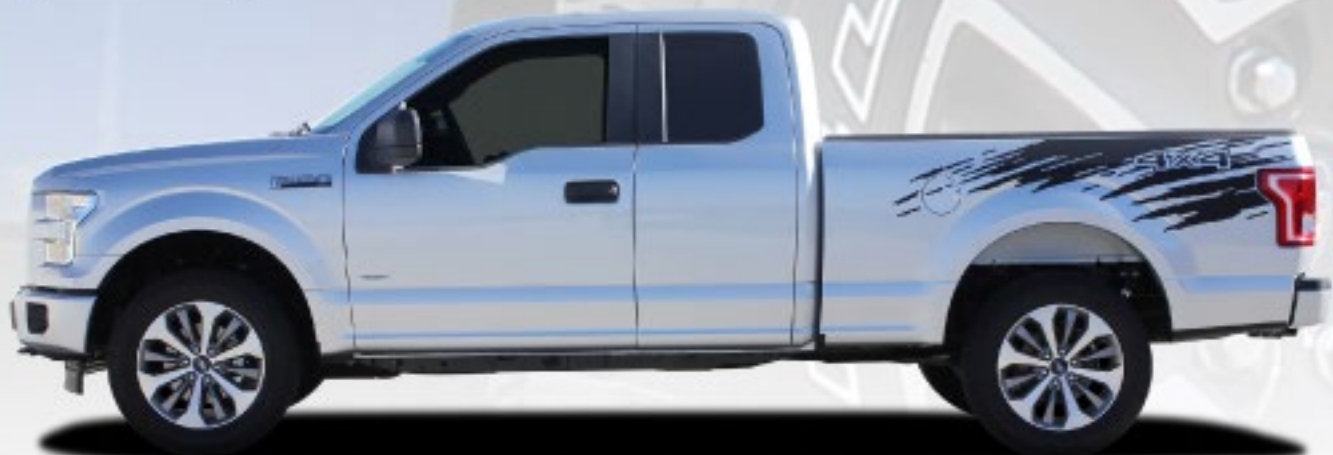

Designed to fit '15 - '20 F-150.

EE4776 Route Rip 4x4 shown here with EE3976 Route Tailgate (sold separately).

EE4775

Available in all colors including wrap film.

See color chart or call for details.

EE4776: Route Rip 4x4

Designed to fit '15 - '20 F-150.

Apollo kit shown here with Apollo Accent added. (sold separately).

EE4780

Available in all colors including wrap film.

See color chart or call for details.

EE4781

Apollo Accents

F-150

F-150