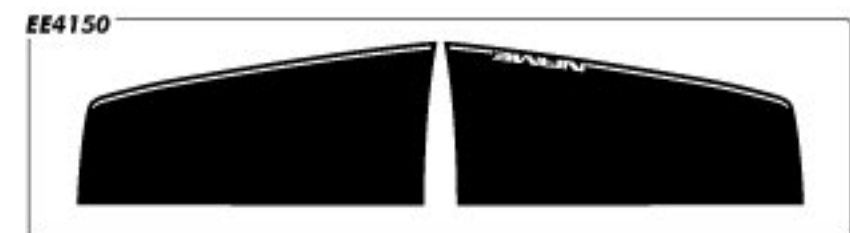

EE4150

Available in all colors including wrap film. See color chart or call for details.

EE4278: Summit Hood Blank

Note: Due to extreme conditions, horizontal applications will limit warranty.