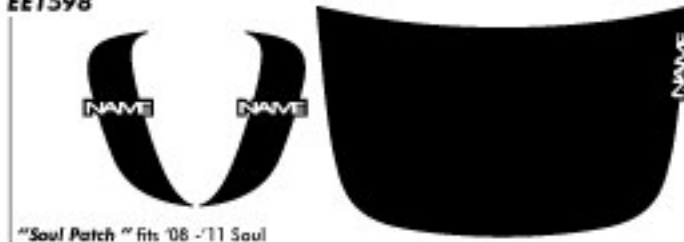

Designed to fit '08 -'13 Souls.

SOUL

EE1599

Available in all colors including wrap film. See color chart or call for details.

SOUL

EE1598

Soul Patch fits '08 -'11 Soul

EE2812