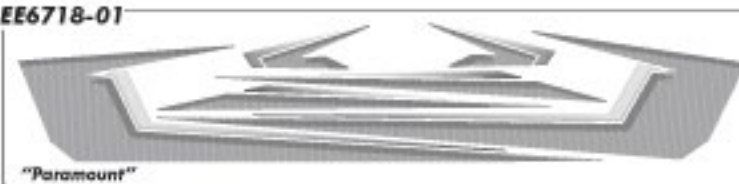

"Paramount Solid"

EE6717 Available in all colors including wrap film. See color chart or call for details.

Alpha Star Hood shown here (sold separately).
Designed to fit '20 and up Gladiator,

"Paramount"

EE6718 Color combinations available: 01 Dk. Gray & Gray on White *Digitally printed graphic