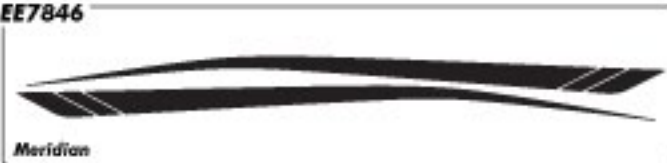

Available in all colors including wrap film. See color chart or call for details.

EE7848: Apex bowtie

EQUINOX

EE7846

EE7847