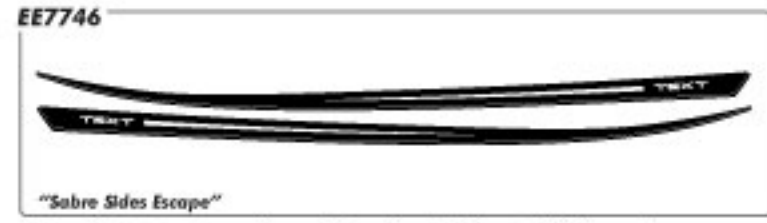

"Sabre Hood"

"Sabre Sides Escape"

Available in all colors including wrap film. See color chart or call for details.

- EE7743: Sabre Sides Blank
- EE7800: Sabre Sides SE

Note: Due to extreme conditions, horizontal applications will limit warranty.