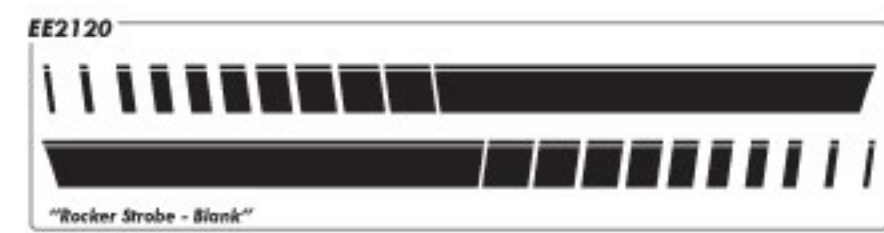

MORE COMING SOON

MORE
COMING
SOON

Designed to fit '09 and up Ram Classic.

RAM

Available in all colors including wrap film. See color chart or call for details.
EE2121: Ram Rocker Strobe Hemi
EE2122: Ram Rocker Strobe Ram Head