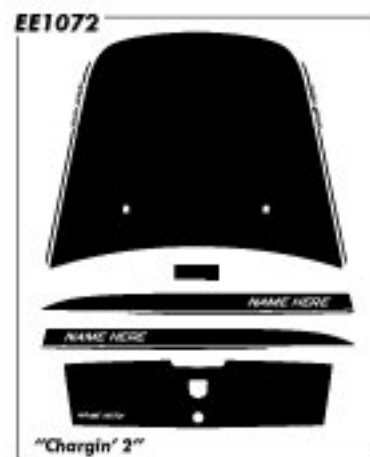

Note: Due to extreme conditions, horizontal applications will limit warranty.

Designed to fit '06 -'10 Chargers.

CHARGER

Designed to fit '06 -'10 Chargers.

CHARGER

"Chargin' 2"

"Chargin' 3"

Available in all colors including wrap film. See color chart or call for details.