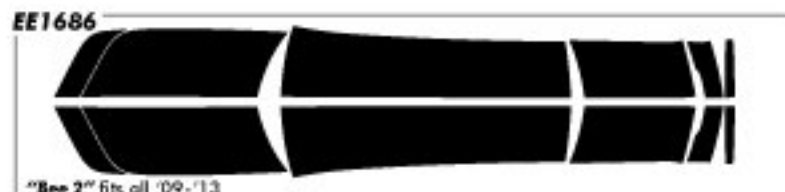

Bee 2 14 EE2734

CAMARO

EE1686
"Bee 2" fits all '09-'13

EE2734
"Bee 2 14" fits '14 - '15 V6 with spoiler only.
Note: Due to extreme conditions, horizontal applications will limit warranty.

Available in all colors including wrap film. See color chart or call for details.