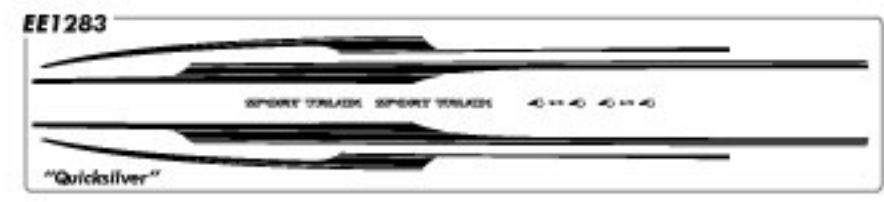

MORE COMING SOON

MORE
COMING
SOON

FLEX

Kits fit '06 -'13 Silverados

QUICKSILVER

SILVERADO

Available in all colors including wrap film. See color chart or call for details.

*Quicksilver Fits Extended and Crew Cab models only.