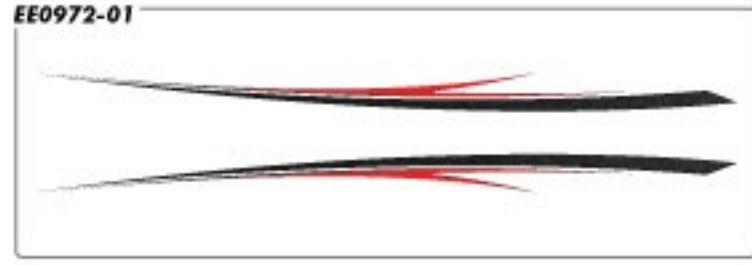

VERSATILE VERSATILE

EE0972-01

Color combination available:
01 Gunmetal Met., Black Met., Cardinal Red
*Digitally printed graphic
Sizes: 88.5" x 5" ea.

EE1023-01