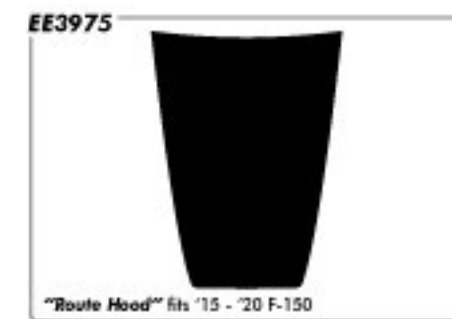

Note: Due to extreme conditions, horizontal applications will limit warranty.

Available in all colors including wrap film. See color chart or call for details.