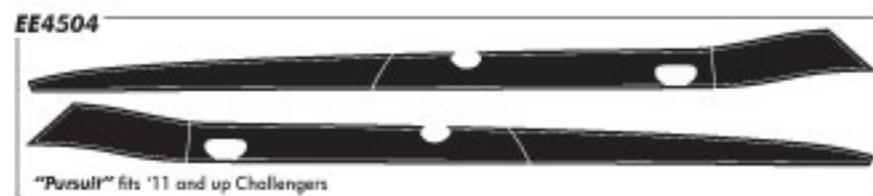

Available in all colors including wrap film. See color chart or call for details.